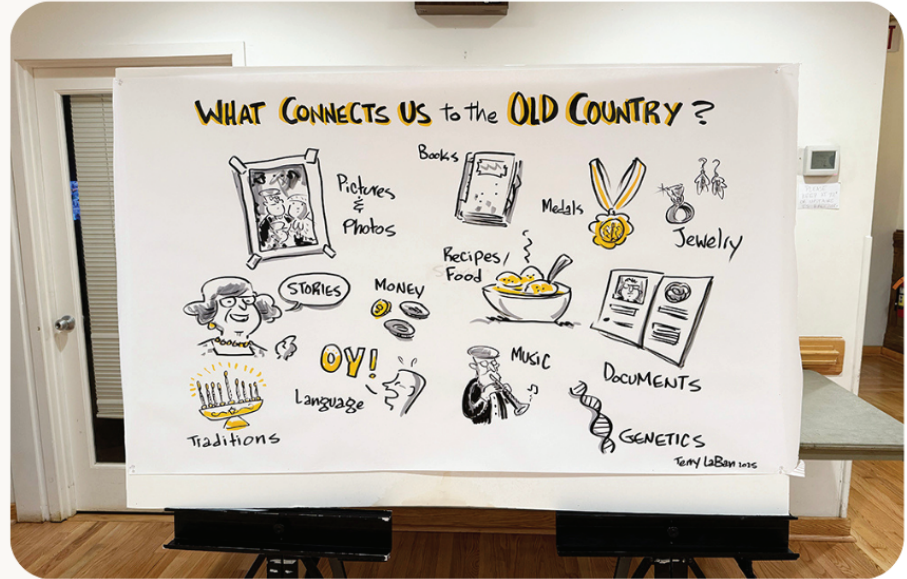

Terry LaBan

AUTHOR VISITS AND CARTOON WORKSHOPS

Terry LaBan, creator of the middle grade graphic novel **Mendel the Mess-Up**, offers fun, interactive programs for schools and libraries. His presentations blend storytelling, cartooning tips, lessons in self-acceptance, and the power of finding yourself in history.

During Terry LaBan's career as a professional cartoonist, he has drawn political cartoons for newspapers, worked in the comic book industry, created a daily, syndicated comic strip, and published a middle-grade graphic novel. His programs for kids, teens, and adults "draw" on those experiences to include storytelling, cartooning tips, and of course, lots of fun!

- **Cartooning and mini comics workshops**
- **Stories from the world of comics and cartooning**
- **Discussions about finding your unique creative self**
- **Interactive drawing demonstrations**

"For 90 minutes, Terry captivated everyone with his personal story and Mendel's journey. He then guided participants through drawing and sharing their own stories. The session was interactive, educational, and genuinely fun!"

Lisa Richman, Education Director,
Temple Beth Hillel-Beth Shalom

PROGRAMS

GRAPHIC NOVEL PRESENTATION AND DISCUSSION (45-90 MINUTES)

Terry presents an interactive digital slideshow about his career as a cartoonist and talks about how he created Mendel the Mess-Up. He also does some live drawing and leads a discussion on the book's themes, including self-acceptance, empathy, and finding yourself in history.